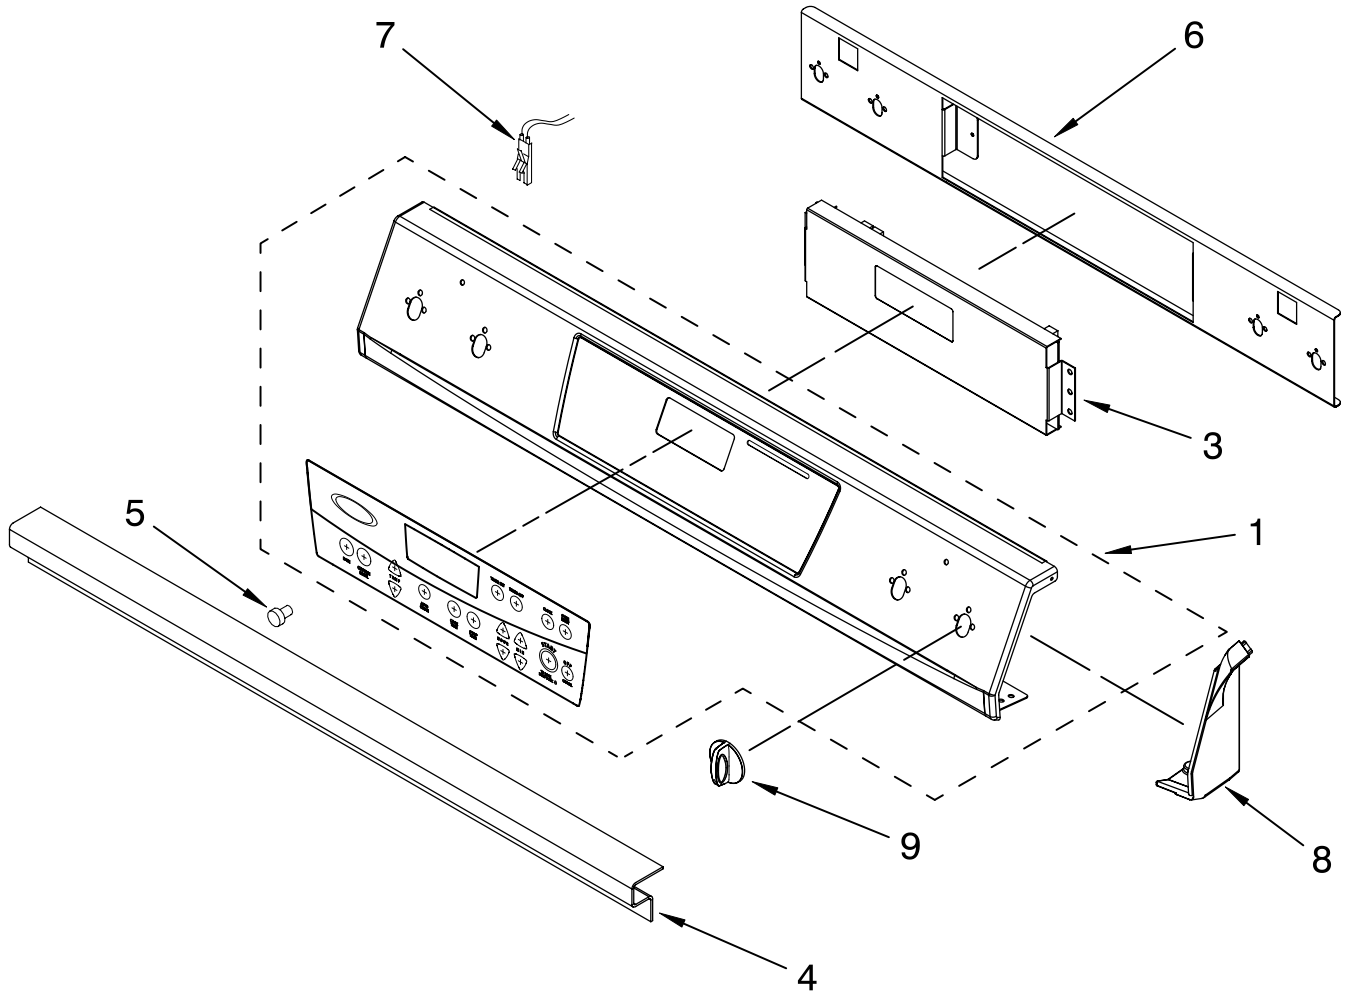

CONTROL PANEL PARTS

For Models: GY396LXPB00, GY396LXPQ00, GY396LXPT00, GY396LXPS00
(Black) (White) (Biscuit) (S.Steel)

Illus. No.	Part No.	DESCRIPTION
1		Control Panel
	8191145	White
	8191146	Biscuit
	8191147	Black
	8191148	S.Steel
3	9757476	Control, Migration
	9780271	Screw

Illus. No.	Part No.	DESCRIPTION
4	9757119	Bracket, Console
	3179776	Screw (3)
5	3196068	Lens, Ind. (2)
6	9757410	Bracket, Control
	486579	Screw
7	8523265	Housing, Ind. Lt.

Illus. No.	Part No.	DESCRIPTION
8		Endcap
	9756614BT	Biscuit LH
	9756614WH	White LH
	9756614BL	Black LH
	9756611BT	Biscuit RH
	9756611WH	White RH
	9756611BL	Black RH
	3196172	Screw
9		Knob
	9756659BL	Black
	9756659WH	White
	9756659BT	Biscuit

FOR ORDERING INFORMATION REFER TO PARTS PRICE LIST